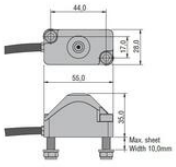

Front side 4p molded male connector

Electrical connections

- 1 = Coax core = video
- 2 = Coax shielding = Video GND
- 3 = Red = 12V/DC
- 4 = Black = 0V
- Shield = GND

Front side 4p molded male connector

Electrical connections

- 1 = Coax core = video
- 2 = Coax shielding = Video GND
- 3 = Red = 12V/DC
- 4 = Black = 0V
- Shield = GND

units in mm

Length 200/600mm