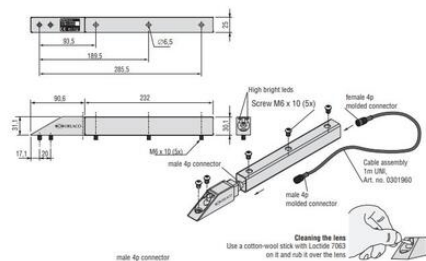

Front Side Molded
Female connector

Electrical connection

Art. No 0301960 Cable 1m UNI
1 = Coax core = Video Signal
2 = Coax Shielding = Video GND
3 = Red = 12V/DC
4 = Black Shielding = 0V
= N.C.

Front Side Molded
Male connector

Dimensions

male 4p connector

Front Side Molded
Female connector

Electrical connection

Art. No 0301960 Cable 1m UNI
1 = Coax core = Video Signal
2 = Coax Shielding = Video GND
3 = Red = 12V/DC
4 = Black Shielding = 0V
= N.C.

Front Side Molded
Male connector

Dimensions

male 4p connector