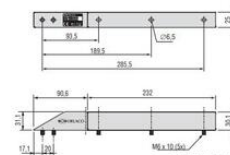

Front Side Molded
Female connector

Electrical connection

Art. No 0301960 Cable 1m UNI
1 = Coax core = Video Signal
2 = Coax Shielding = Video GND
3 = Red = 12V/DC
4 = Black Shielding = 0V
= N.C.

Front Side Molded
Male connector

Dimensions

male 4p connector

Front Side Molded
Female connector

Electrical connection

Art. No 0301960 Cable 1m UNI
1 = Coax core = Video Signal
2 = Coax Shielding = Video GND
3 = Red = 12V/DC
4 = Black Shielding = 0V
= N.C.

Front Side Molded
Male connector

Dimensions

male 4p connector