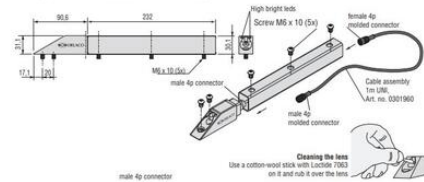

Front Side Molded
Female connector

Electrical connection

Art. No 0301960 Cable 1m UNI
1 = Coax core = Video Signal
2 = Coax Shielding = Video GND
3 = Red = 12V/DC
4 = Black Shielding = 0V
= N.C.

Front Side Molded
Male connector

Dimensions

male 4p connector

Front Side Molded
Female connector

Electrical connection

Art. No 0301960 Cable 1m UNI
1 = Coax core = Video Signal
2 = Coax Shielding = Video GND
3 = Red = 12V/DC
4 = Black Shielding = 0V
= N.C.

Front Side Molded
Male connector

Dimensions

male 4p connector