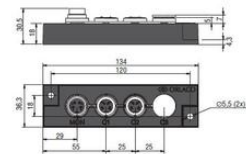

Dimensions